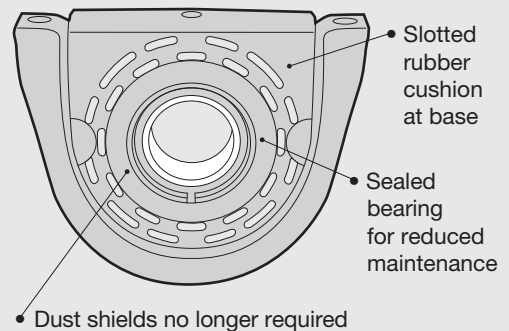

The Spicer® Dura-Tune® Center Bearing Advantage

Архангельск (8182)63-90-72
Астана (7172)727-132
Астрахань (8512)99-46-04
Барнаул (3852)73-04-60
Белгород (4722)40-23-64
Брянск (4832)59-03-52
Владивосток (423)249-28-31
Волгоград (844)278-03-48
Вологда (8172)26-41-59
Воронеж (473)204-51-73
Екатеринбург (343)384-55-89
Иваново (4932)77-34-06

Ижевск (3412)26-03-58
Иркутск (395)279-98-46
Казань (843)206-01-48
Калининград (4012)72-03-81
Калуга (4842)92-23-67
Кемерово (3842)65-04-62
Киров (8332)68-02-04
Краснодар (861)203-40-90
Красноярск (391)204-63-61
Курск (4712)77-13-04
Липецк (4742)52-20-81
Киргизия (996)312-96-26-47

Магнитогорск (3519)55-03-13
Москва (495)268-04-70
Мурманск (8152)59-64-93
Набережные Челны (8552)20-53-41
Нижний Новгород (831)429-08-12
Новокузнецк (3843)20-46-81
Новосибирск (383)227-86-73
Омск (3812)21-46-40
Орел (4862)44-53-42
Оренбург (3532)37-68-04
Пенза (8412)22-31-16
Казахстан (772)734-952-31

Пермь (342)205-81-47
Ростов-на-Дону (863)308-18-15
Рязань (4912)46-61-64
Самара (846)206-03-16
Санкт-Петербург (812)309-46-40
Саратов (845)249-38-78
Севастополь (8692)22-31-93
Симферополь (3652)67-13-56
Смоленск (4812)29-41-54
Сочи (862)225-72-31
Ставрополь (8652)20-65-13
Таджикистан (992)427-82-92-69

Сургут (3462)77-98-35
Тверь (4822)63-31-35
Томск (3822)98-41-53
Тула (4872)74-02-29
Тюмень (3452)66-21-18
Ульяновск (8422)24-23-59
Уфа (347)229-48-12
Хабаровск (4212)92-98-04
Челябинск (351)202-03-61
Череповец (8202)49-02-64
Ярославль (4852)69-52-93